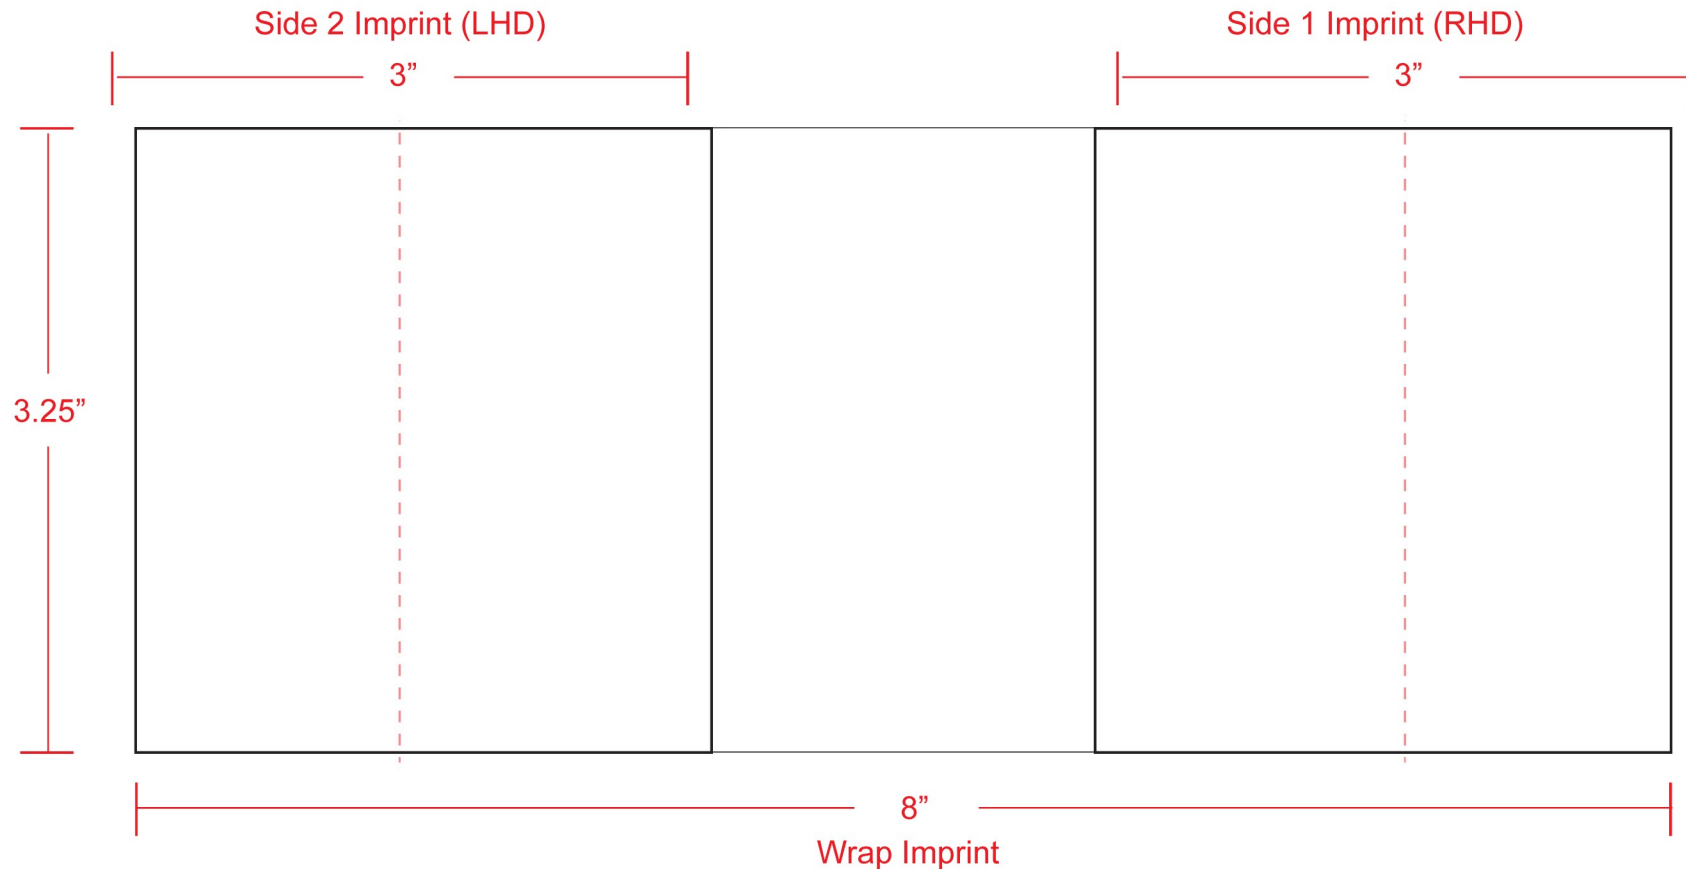

Product #: 8800

15 oz. Mighty Mug

Max. # imprint colors: 2

Imprint size: 3"w x 3.25"h

Wrap Imprint Size: 8"w x 3.25"h

note: wrap imprint will not be full 360°, must have a 1/4" gap

Directions for layout:

Please layout artwork to the above template. For an imprint that wraps around product, place artwork in the largest rectangle with the largest measurement. For spot imprints, place artwork inside of the side 1 or side 2 boxes, or both for double sided imprints.